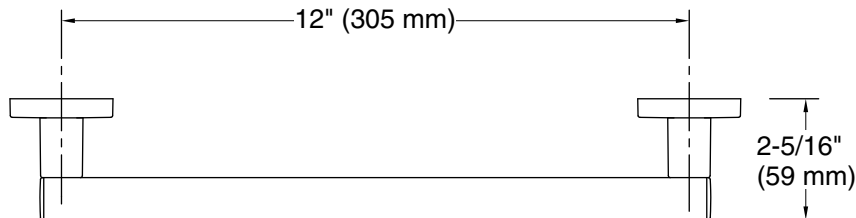

Technical Information

All product dimensions are nominal.

Installation Type: Wall-mount

Material: Zinc, Stainless Steel

Notes

Install this product according to the installation instructions.

WARNING: Risk of personal injury. The wall plates on the grab bar must be mounted to a brace between the wall studs. This will ensure that the weight of the user is adequately supported.

ADA compliant when installed to the specific requirements of these regulations.